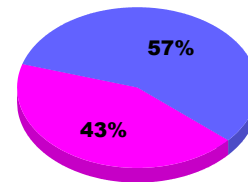

YTD Status Quo Clubs 2011-2012

Status Quo Clubs Compared to Status Quo Members

Legend: Status Quo Clubs (cyan), Total Status Quo Members (green)

MEMBERSHIP

Membership Results
2011-2012

Membership
2010-2011

Month	Net Memb Goal	Actual New Memb	Actual Dropped Memb	Gain/Loss of Memb	Gain/Loss of Memb
Jul/Aug/Sep		7	-26	-19	-12
Totals		7	-26	-19	-12

Membership Results 2011-2012

Goal, New, Dropped, Gain/Loss

Legend: Goal (cyan), Actual (green), Dropped (yellow), Gain Loss (magenta)

Comparison of Membership Gain/Loss

Current Year Compared to the Previous Year

Legend: Current Year (cyan), Previous Year (green)

Gender Comparison 2011-2012

Jul/Aug/Sep

Legend: Male (blue), Female (magenta)